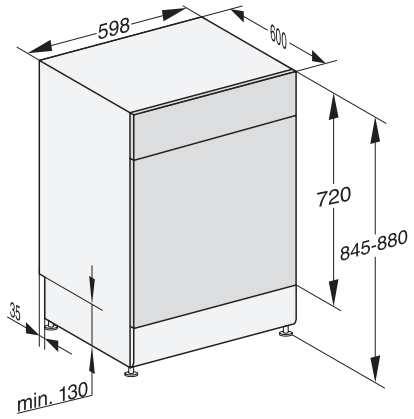

G 7130 SC Front AutoDos

Freestanding dishwashers

with automatic dispensing thanks to AutoDos with integrated PowerDisk.

G7000, free standing dishwasher, 60cm (installation drawing)