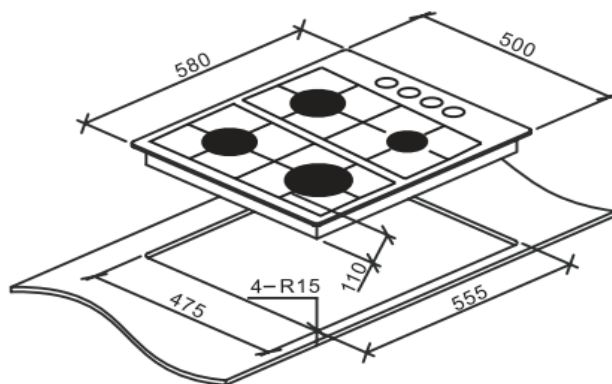

Appliance Data Sheet

Product Type	Gas Hob
Product Code	UBGHFFJ60.1
	Product Description
	60cm Gas Hob

Features / Specification

Barcode	8422248613460
Colour	Stainless Steel
No of Burners	4
Pan Stand Material	Enamelled
Flame Failure Device	Yes
Indicator Light	No
Auto Ignition	Yes
LPG Kit Supplied	Yes
Toughened Safety Glass	N/A

Dimensions & Technical Information

Overall Dimensions:

Width: 580mm Depth: 500mm

Cut-out Dimensions

Width: 555mm Depth: 475mm

Product Dimensions width x depth x height	500 x 580 x 110mm
Packed Dimensions width x depth x height	550 x 630 x 130mm
Product Weight (kg)	10.5 Packed / 9.5kg Unpacked
Cut Out Dimension	555 x 475mm