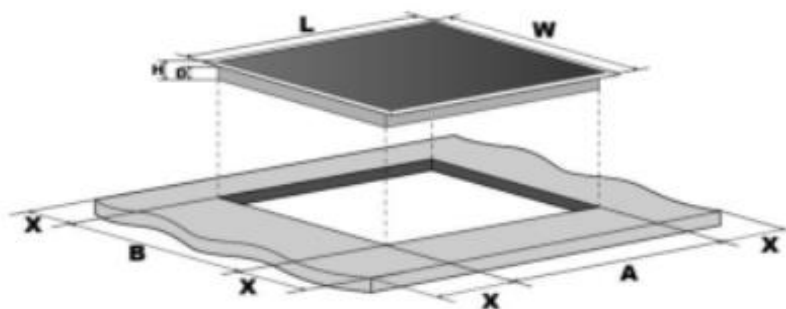

Appliance Data Sheet

Product Type	Electric Hob
Product Code	UBIND77F
	Product Description
	77cm Induction Hob

Features / Specification

Barcode	8422248613774
Colour	Black
Hob Surface Material	Ceramic Glass
No of Cooking Zones	4
Heat Indicator Light	Yes
Timer	Yes
Child Safety Lock	Yes
Type of Control	Touch Control
Number of Power Levels	9
Keep Warm Function	Yes
Boost Function	Yes

Dimensions & Technical Information

L(mm)	W(mm)	H(mm)	D(mm)	A(mm)	B(mm)	X(mm)
720	520	60	56	745	495	50 mini

Product Dimensions width x depth x height	770mm x 520mm x 60mm
Packed Dimensions width x depth x height	830mm x 595mm x 110mm
Product Weight (kg)	14.5 Packed / 12 Unpacked
Cut Out Dimension	745mm x 495mm
Max Power (kW)	7.2
Supply Connection	32A