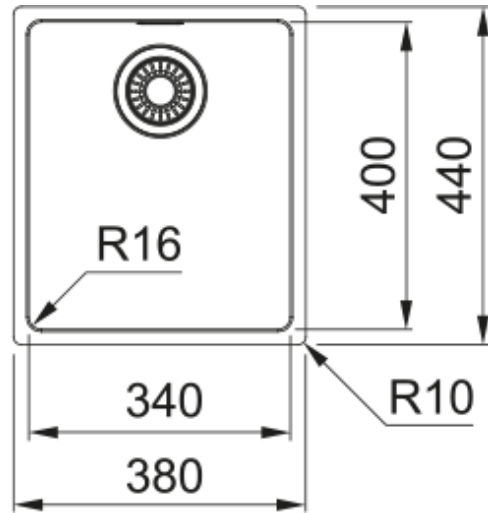

# MARIS BOWL MRX 210-34 | 127.0531.915

## Dimensions

External size: right to left	380.0
External size: front to back	440.0
Bowl 1 size: right to left	340.0
Bowl 1 size: front to back	400.0
Bowl 1: depth	180.0

## Installation

Minimum cabinet size	40 cm
----------------------	-------

## Product specifications

Installation type	Flushmount
Waste outlet	3 1/2"
Position of drainer	No drainer