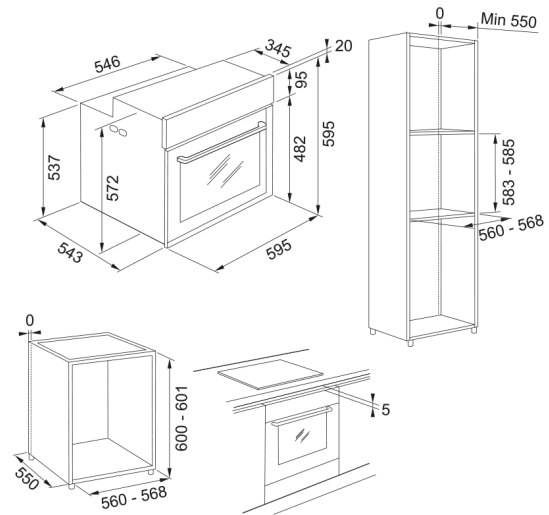

Oven el. FMY 99 P XS | 116.0613.708

Product Information

Oven type	Electric
Type	Built-in
Color	Inox

Dimensions

Width: front to back	595.0
Depth Overall	564.0
Height Overall	595.0

Energy specifications

Rated power	3650.0
Voltage	220-240 V
Frequency (Hz)	50

Product specifications

Cleaning	pyrolytic
Steam	No
Energy efficiency class	A+
Turnspit	No

Product Identification

Product brand	FRANKE
Product family	Mythos
Model range	Mythos

Properties

Usable volume liter	73.0
UI type	Electronic
Display color	Multicolor
Timer	Programmable
Type of time control	Electronic
Door hinges	Soft closing
Telescopic shelves	1 level partial
Cool door	yes