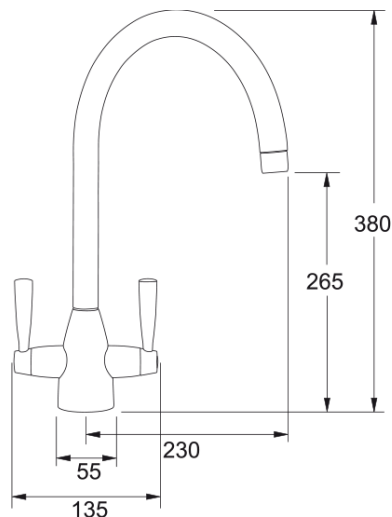

Eiger Chrome | 115.0049.989

Technical Data

Product Information

Spout version	J - spout
Color	Chrome
Type of material	Brass

Dimensions

Tap hole diameter	35 mm
Cartridge dimension	35 mm

Installation

Fixation type	1 Bolt
Water supply hose connection	1/2"
Water supply hose length	250 mm

Product specifications

Pressure	High pressure
Version	Swivel
Tap operation	Dual lever
Tap rotation	180°

Product Identification

Product brand	FRANKE
Product family	Maris
Model range	Eiger

Properties

Eco water saving	No
Type of aerator	Honeycomb