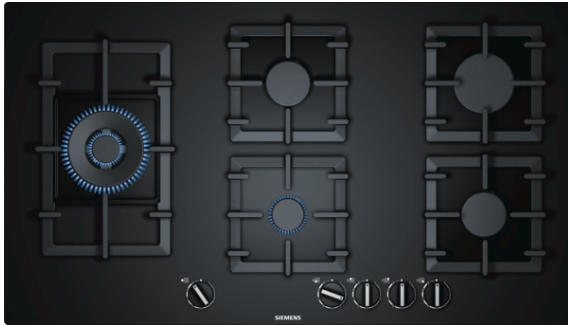

iQ500
EP9A6SB90
90 cm, hob, Hard Glass

Gas cooktop with stepFlame Technology for precise flame control in nine steps.

- ✓ stepFlame Technology: precise heat control with nine different flame steps.
- ✓ This wok burner with 4.0 kW of power is ideal for a wide variety of foods, even in large quantities.
- ✓ Siemens top sheet design for a flush or slightly raised built-in solution.
- ✓ Extremely heat-resistant and easy to clean – the modern glass ceramic surface.
- ✓ High-quality materials and workmanship – continuous cast-iron pan supports.

Features

Technical Data

Product name/family : gas hob w integrated controls
 Construction type : Built-in
 Source of energy : Gas
 Total number of positions that can be used at the same time : 5
 Required niche size for installation (HxWxD) : 45 x 850-852 x 490-502
 Width (mm) : 915
 Dimensions of the product (mm) : 45 x 915 x 520
 Net weight (kg) : 20.0
 Gross weight (kg) : 22.0
 Residual heat indicator : without
 Control panel : Front
 Basic surface material : Hard Glass
 Color of surface : Black
 Color of frame : Black
 Approval certificates : CE
 Length of electrical supply cord (cm) : 150
 EAN code : 4242003742617
 Electrical connection rating (W) : 2
 Gas connection rating (W) : 11500
 Current (A) : 3
 Nominal power (kW) : 220-240
 Frequency (Hz) : 60; 50

iQ500**EP9A6SB90****90 cm, hob, Hard Glass****Features****Design**

- Easy to clean Tempered Glass surface.
- Cast iron pan supports with rubber feet
- High efficiency burner set

Special features

- Step Flame technology - 9 steps
- Design co-ordinated control dials
- Ignition via control dials

Power and size:

- 5 burner gas hob including:
- 4 gas + wok (Left)
- Right rear: High-speed burner 3 KW
- Left: Wok burner 4 KW
- Center rear: 1.75 KW
- Center front: Economy burner 1 KW
- Right front: Standard burner 1.75 KW