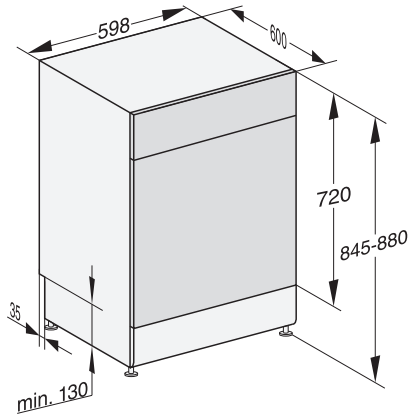

G 7410 SC AutoDos

Freestanding dishwashers

with automatic dispensing thanks to AutoDos with integrated PowerDisk.

G7000, free standing dishwasher, 60cm (installation drawing)