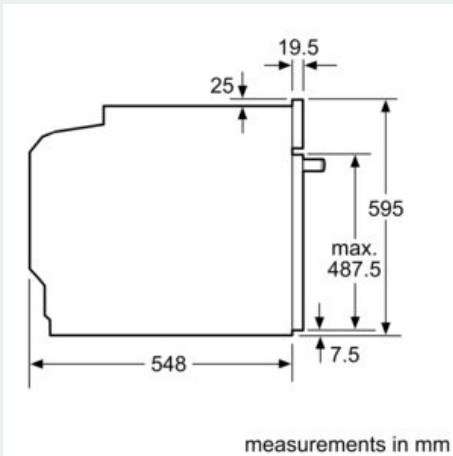

Features

Technical Data

Color / Material Front : Stainless steel
 Construction type : Built-in
 Integrated Cleaning system : Pyrolytic
 Required niche size for installation (HxWxD) : 585-595 x 560-568 x 550 mm
 Dimensions : 595 x 594 x 548 mm
 Dimensions of the packed product (HxWxD) : 675 x 690 x 660 mm
 Control Panel Material : Glass
 Door Material : Glass
 Net weight : 38.180 kg
 Usable volume of cavity : 71 l
 Cooking method : Conventional heat, Full width grill, Hot Air, Hotair gentle, Hot air grilling, low temperature cooking, Pizza setting
 First cavity material : Other
 Oven control : electronic
 Number of interior lights : 1
 Approval certificates : CE, VDE
 Length of electrical supply cord : 120 cm
 EAN code : 4242003861158
 Number of cavities (2010/30/EC) : 1
 Energy efficiency rating : A
 Energy consumption per cycle conventional (2010/30/EC) : 0.99 kWh/cycle
 Energy consumption per cycle forced air convection (2010/30/EC) : 0.81 kWh/cycle
 Energy efficiency index (2010/30/EC) : 95.3 %
 Connection rating : 3600 W
 Fuse protection : 16 A
 Voltage : 220-240 V
 Frequency : 50; 60 Hz
 Plug type : no plug

Accessories

- 2 x combination grid, 1 x universal pan
- 1 varioClip rail, Stop function

Technical information

- Energy efficiency rating (acc. EU Nr. 65/2014): A
- Energy consumption per cycle in conventional mode: 0.99 kWh
- Energy consumption per cycle in fan-forced convection mode: 0.81 kWh
- Number of cavities: Main cavity
- Heat source: electrical
- Cavity volume: 71 litres
- Temperature range 30 °C - 275 °C
- Total connected load electric: 3.6 KW
- 120 cm Cable length
- Nominal voltage: 220 - 240 V
- Appliance dimension (hxwx): 595 mm x 594 mm x 548 mm

- Niche dimension (hxwx): 585 mm - 595 mm x 560 mm - 568 mm x 550 mm
- Please refer to the dimensions provided in the installation manual

**iQ500, Built-in oven, 60 x 60 cm,
Stainless steel
HB578A0S6B**

Dimensioned drawings

Measurements in mm

Installation with a hob.