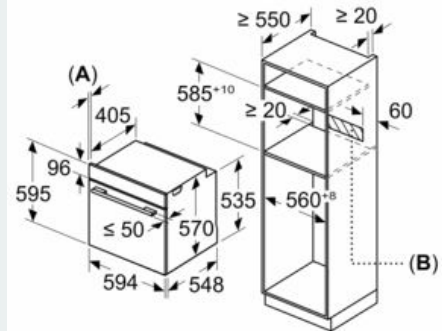

Features

Technical Data

Color / Material Front : Stainless steel
 Construction type : Built-in
 Integrated Cleaning system : Pyrolytic
 Required niche size for installation (HxWxD) : 585-595 x 560-568 x 550 mm
 Dimensions : 595 x 594 x 548 mm
 Dimensions of the packed product (HxWxD) : 675 x 690 x 660 mm
 Control Panel Material : Glass
 Door Material : Glass
 Net weight : 38.180 kg
 Usable volume of cavity : 71 l
 Cooking method : Conventional heat, Full width grill, Hot Air, Hotair gentle, Hot air grilling, low temperature cooking, Pizza setting
 First cavity material : Other
 Oven control : electronic
 Number of interior lights : 1
 Approval certificates : CE, VDE
 Length of electrical supply cord : 120 cm
 EAN code : 4242003861158
 Number of cavities (2010/30/EC) : 1
 Energy efficiency rating : A
 Energy consumption per cycle conventional (2010/30/EC) : 0.99 kWh/cycle
 Energy consumption per cycle forced air convection (2010/30/EC) : 0.81 kWh/cycle
 Energy efficiency index (2010/30/EC) : 95.3 %
 Connection rating : 3600 W
 Fuse protection : 16 A
 Voltage : 220-240 V
 Frequency : 50; 60 Hz
 Plug type : no plug

Accessories

- 2 x combination grid, 1 x universal pan
- 1 varioClip rail, Stop function

Technical information

- Energy efficiency rating (acc. EU Nr. 65/2014): A
- Energy consumption per cycle in conventional mode: 0.99 kWh
- Energy consumption per cycle in fan-forced convection mode: 0.81 kWh
- Number of cavities: Main cavity
- Heat source: electrical
- Cavity volume: 71 litres
- Temperature range 30 °C - 275 °C
- Total connected load electric: 3.6 KW
- 120 cm Cable length
- Nominal voltage: 220 - 240 V
- Appliance dimension (hxwx): 595 mm x 594 mm x 548 mm

- Niche dimension (hxwx): 585 mm - 595 mm x 560 mm - 568 mm x 550 mm
- Please refer to the dimensions provided in the installation manual

**iQ500, Built-in oven, 60 x 60 cm,
Stainless steel
HB578A0S6B**

Dimensioned drawings

Measurements in mm

Installation with a hob.