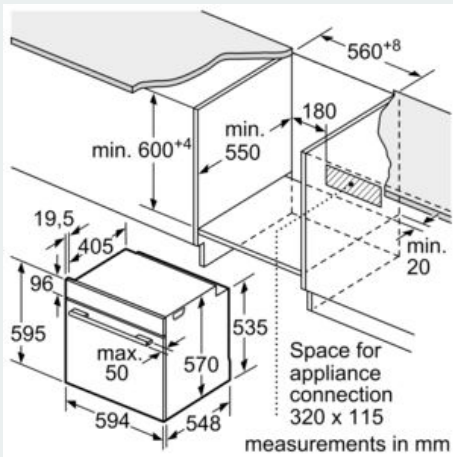

Features

Technical Data

Color / Material Front : Stainless steel
 Construction type : Built-in
 Integrated Cleaning system : Pyrolytic
 Required niche size for installation (HxWxD) : 585-595 x 560-568 x 550 mm
 Dimensions : 595 x 594 x 548 mm
 Dimensions of the packed product (HxWxD) : 675 x 690 x 660 mm
 Control Panel Material : Glass
 Door Material : Glass
 Net weight : 38.180 kg
 Usable volume of cavity : 71 l
 Cooking method : Conventional heat, Full width grill, Hot Air, Hotair gentle, Hot air grilling, low temperature cooking, Pizza setting
 First cavity material : Other
 Oven control : electronic
 Number of interior lights : 1
 Approval certificates : CE, VDE
 Length of electrical supply cord : 120 cm
 EAN code : 4242003861158
 Number of cavities (2010/30/EC) : 1
 Energy efficiency rating : A
 Energy consumption per cycle conventional (2010/30/EC) : 0.99 kWh/cycle
 Energy consumption per cycle forced air convection (2010/30/EC) : 0.81 kWh/cycle
 Energy efficiency index (2010/30/EC) : 95.3 %
 Connection rating : 3600 W
 Fuse protection : 16 A
 Voltage : 220-240 V
 Frequency : 50; 60 Hz
 Plug type : no plug

Accessories

- 2 x combination grid, 1 x universal pan
- 1 varioClip rail, Stop function

Technical information

- Energy efficiency rating (acc. EU Nr. 65/2014): A
- Energy consumption per cycle in conventional mode: 0.99 kWh
- Energy consumption per cycle in fan-forced convection mode: 0.81 kWh
- Number of cavities: Main cavity
- Heat source: electrical
- Cavity volume: 71 litres
- Temperature range 30 °C - 275 °C
- Total connected load electric: 3.6 KW
- 120 cm Cable length
- Nominal voltage: 220 - 240 V
- Appliance dimension (hxwx): 595 mm x 594 mm x 548 mm

- Niche dimension (hxwx): 585 mm - 595 mm x 560 mm - 568 mm x 550 mm
- Please refer to the dimensions provided in the installation manual

**iQ500, Built-in oven, 60 x 60 cm,
Stainless steel
HB578A0S6B**

Dimensioned drawings

Measurements in mm

Installation with a hob.