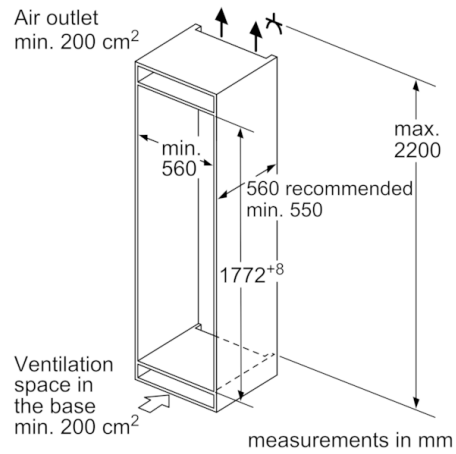

Dimension and installation

- Dimensions: 177.2 cm H x 54.1 cm W x 54.8 cm D
- Niche Dimensions: 177.5 cm H x 56 cm W x 55 cm D

Key features - Fridge section

- Right hinged door, door reversible
- 220 - 240 V

Key features - Freezer section

- 3 x egg tray, 1 x ice cube tray

Country Specific Options

- Based on the results of the standard 24-hour test. Actual consumption depends on usage/position of the appliance.

Design features

Dimension and installation

Additional features

Performance and Consumption

- EU19_EEK_D: E
- Total Volume : 267 l
- Net Fridge Volume : 183 l
- Net Freezer Volume : 84 l
- Net 4* compartment volume : 84 l
- Freezing capacity 24h : 4.2 kg
- Annual Energy Consumption: 229 kWh/a
- Climate Class: SN-ST
- Noise Level : 35 dB
- Temperature rise time : EU19_Temperature rise time_D: 9 H

Serie | 4, Built-in fridge-freezer with freezer at bottom, 177.2 x 54.1 cm
KIV86VSE0G

measurements in mm

The specified unit door dimensions are valid for a door gap of 4 mm.

measurements in mm