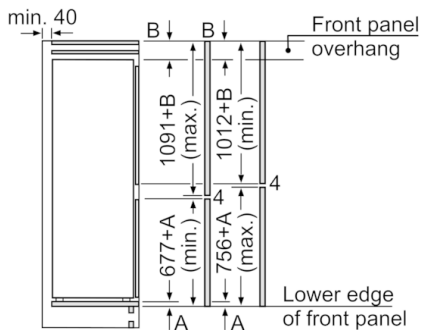

Dimension and installation

- Dimensions: 177.2 cm H x 54.1 cm W x 54.8 cm D
- Niche Dimensions: 177.5 cm H x 56 cm W x 55 cm D

Key features - Fridge section

- Right hinged door, door reversible
- 220 - 240 V

Design features

Dimension and installation

Additional features

Performance and Consumption

- EU19_EEK_D: E
- Total Volume : 267 l
- Net Fridge Volume : 183 l
- Net Freezer Volume : 84 l
- Net 4* compartment volume : 84 l
- Freezing capacity 24h : 4.2 kg
- Annual Energy Consumption: 229 kWh/a
- Climate Class: SN-ST
- Noise Level : 35 dB
- Temperature rise time : EU19_Temperature rise time_D: 9 H

Serie | 4, Built-in fridge-freezer with freezer at bottom, 177.2 x 54.1 cm
KIV86VSE0G

measurements in mm

The specified unit door dimensions are valid for a door gap of 4 mm.

measurements in mm