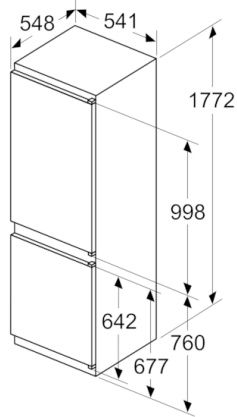

Dimension and installation

- Dimensions: 177.2 cm H x 54.1 cm W x 54.8 cm D
- Niche Dimensions: 177.5 cm H x 56 cm W x 55 cm D

Key features - Fridge section

- Right hinged door, door reversible
- 220 - 240 V

Design features

Dimension and installation

Additional features

Performance and Consumption

- EU19_EEK_D: E
- Total Volume : 267 l
- Net Fridge Volume : 183 l
- Net Freezer Volume : 84 l
- Net 4* compartment volume : 84 l
- Freezing capacity 24h : 4.2 kg
- Annual Energy Consumption: 229 kWh/a
- Climate Class: SN-ST
- Noise Level : 35 dB
- Temperature rise time : EU19_Temperature rise time_D: 9 H

Serie | 4, Built-in fridge-freezer with freezer at bottom, 177.2 x 54.1 cm
KIV86VSE0G

measurements in mm

The specified unit door dimensions are valid for a door gap of 4 mm.

measurements in mm